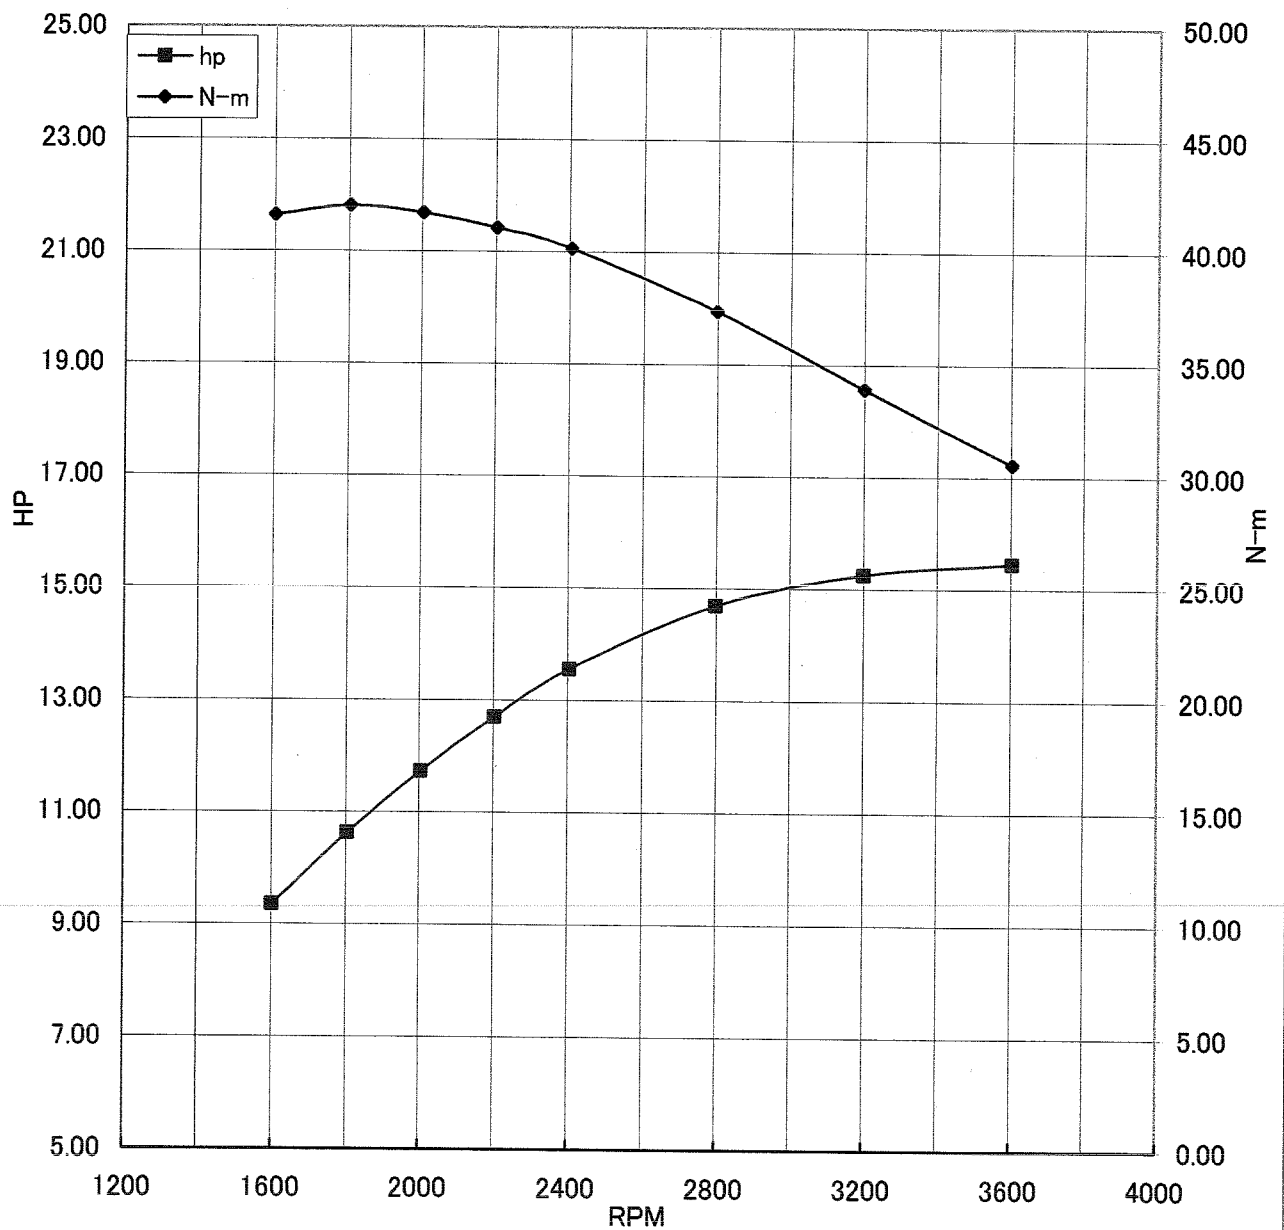

Kawasaki General Purpose Engine Gross Power Data According to SAE J1995

WOT ENGINE POWER PLOT

Kawasaki General purpose engine

Engine model/version : FS541V/BS00
Engine serial number : A04058
Test/run number : 270

Kawasaki General Purpose Engine Gross Power Data According to SAE J1995

WOT ENGINE POWER PLOT

Kawasaki General purpose engine

Engine model/version : FS541V/BS00
Engine serial number : A04058
Test/run number : 271

Kawasaki General Purpose Engine Gross Power Data According to SAE J1995

WOT ENGINE POWER PLOT

Kawasaki General purpose engine

Engine model/version : FS541V/BS00
Engine serial number : A04058
Test/run number : 272

Kawasaki General Purpose Engine Gross Power Data According to SAE J1995

WOT ENGINE POWER PLOT

Kawasaki General purpose engine

Engine model/version : FS541V/BS00
Engine serial number : A04059
Test/run number : 281