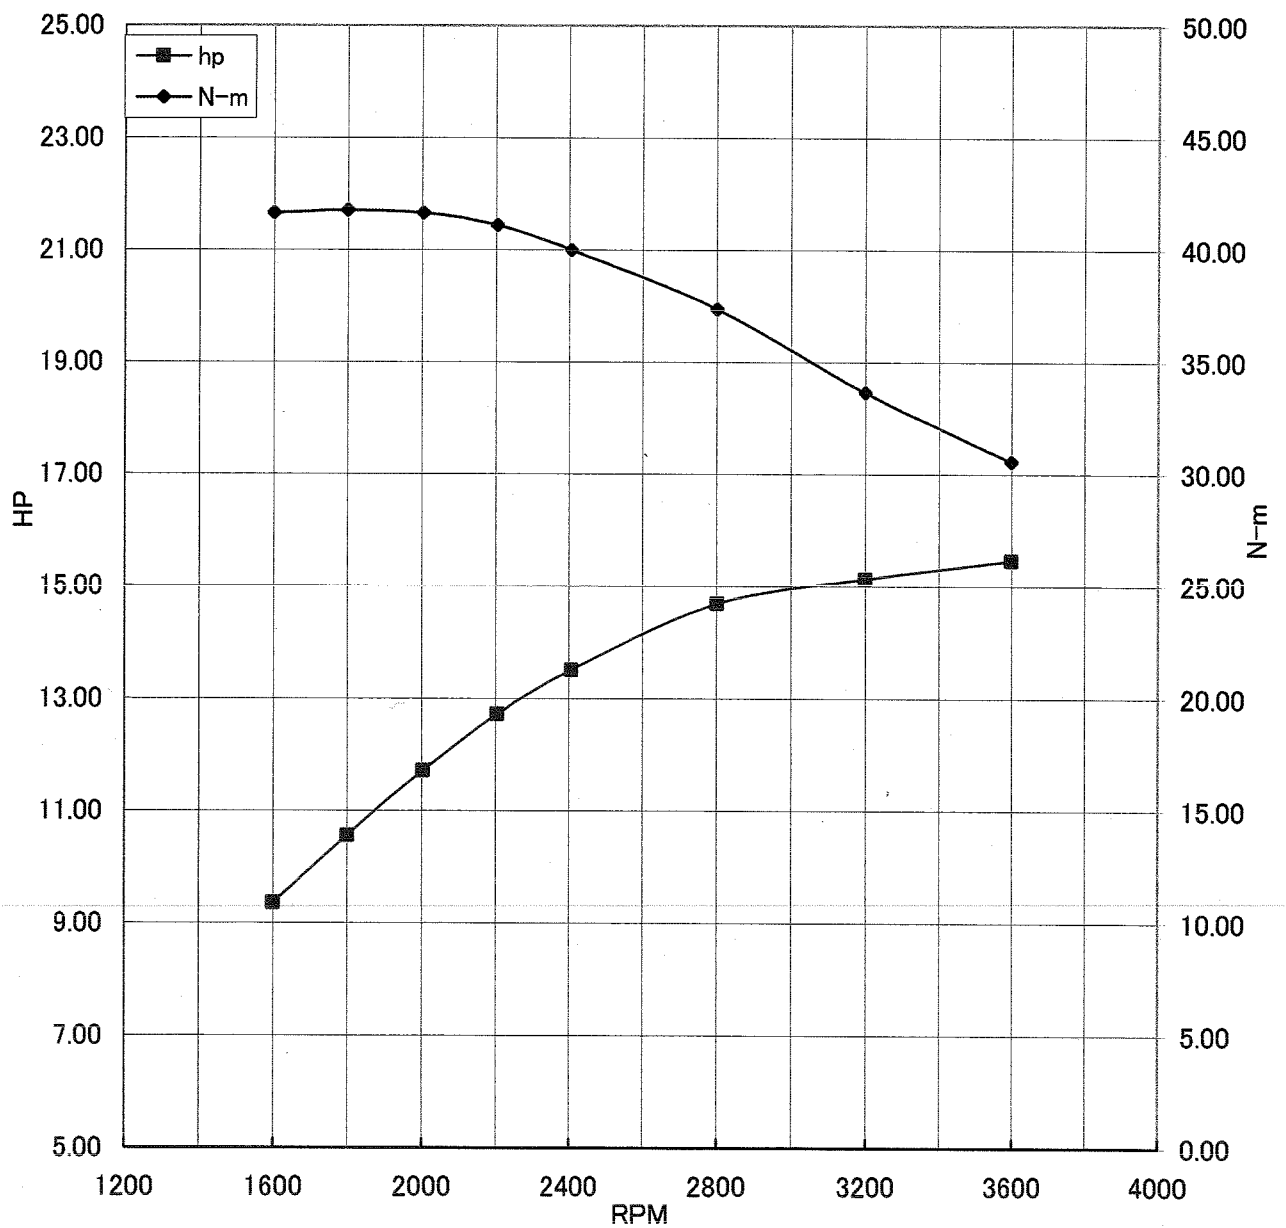

Kawasaki General Purpose Engine Gross Power Data According to SAE J1995

WOT ENGINE POWER PLOT

Kawasaki General purpose engine

Engine model/version : FS541V/BS00
Engine serial number : A04058
Test/run number : 270

Kawasaki General Purpose Engine Gross Power Data According to SAE J1995

WOT ENGINE POWER PLOT

Kawasaki General purpose engine

Engine model/version : FS541V/BS00
Engine serial number : A04058
Test/run number : 271

Kawasaki General Purpose Engine Gross Power Data According to SAE J1995

WOT ENGINE POWER PLOT

Kawasaki General purpose engine

Engine model/version : FS541V/BS00
Engine serial number : A04058
Test/run number : 272

Kawasaki General Purpose Engine Gross Power Data According to SAE J1995

WOT ENGINE POWER PLOT

Kawasaki General purpose engine

Engine model/version : FS541V/BS00
Engine serial number : A04059
Test/run number : 281