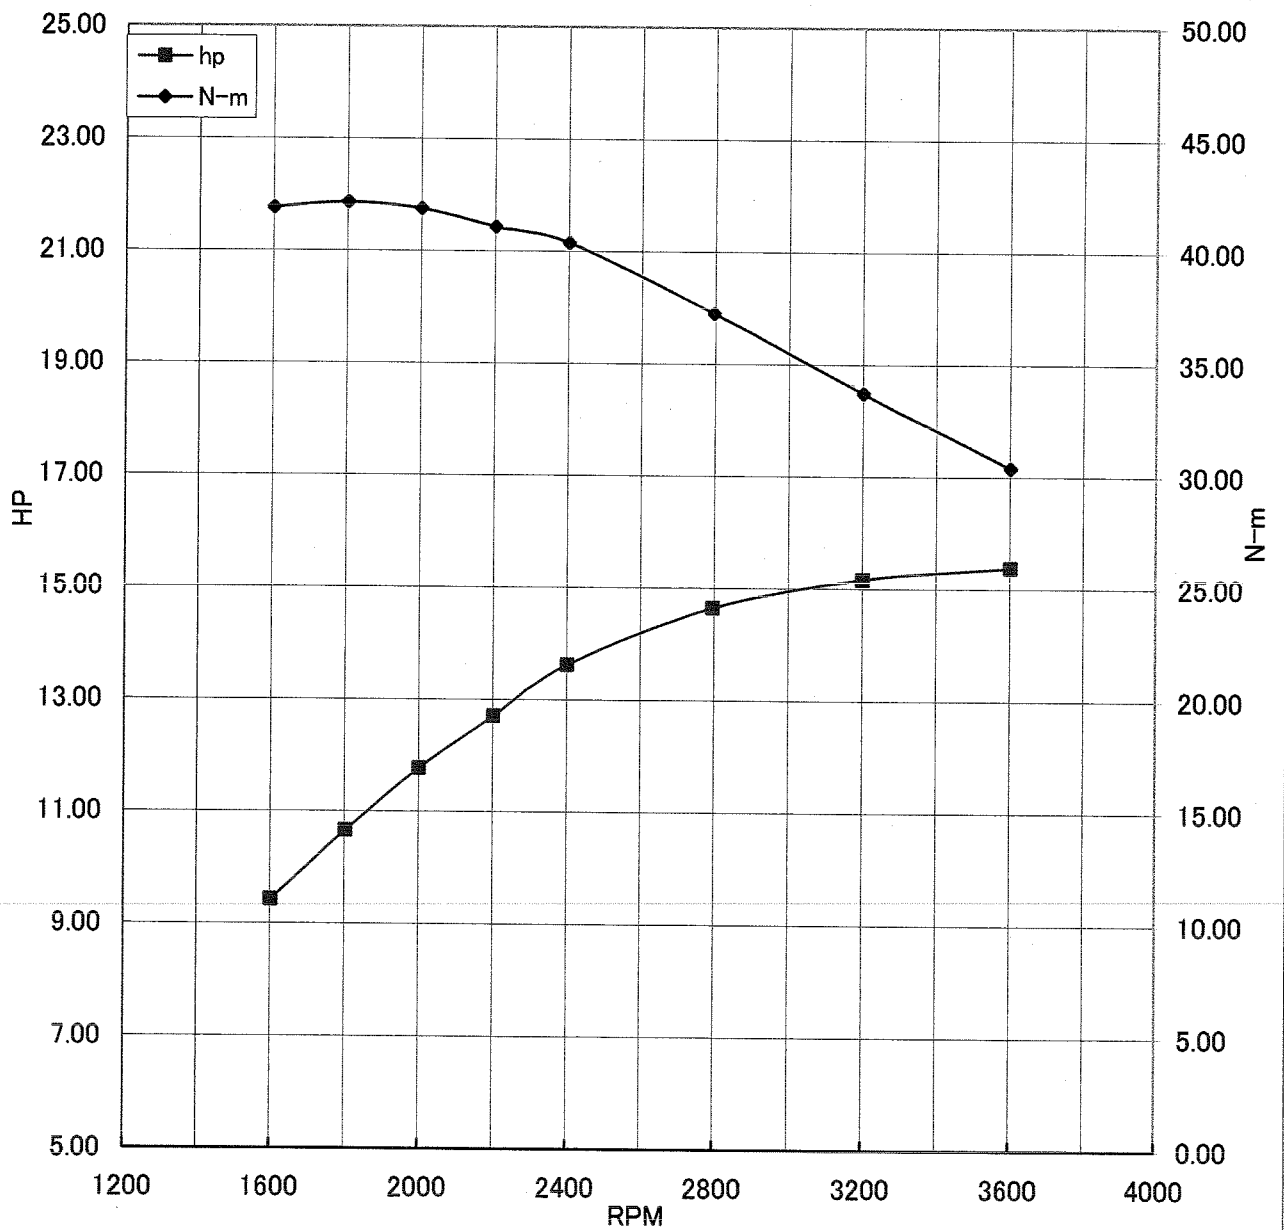

Kawasaki General Purpose Engine Gross Power Data According to SAE J1995

WOT ENGINE POWER PLOT

Kawasaki General purpose engine

Engine model/version : FS541V/BS00
Engine serial number : A04058
Test/run number : 270

Kawasaki General Purpose Engine Gross Power Data According to SAE J1995

WOT ENGINE POWER PLOT

Kawasaki General purpose engine

Engine model/version : FS541V/BS00
Engine serial number : A04058
Test/run number : 271

Kawasaki General Purpose Engine Gross Power Data According to SAE J1995

WOT ENGINE POWER PLOT

Kawasaki General purpose engine

Engine model/version : FS541V/BS00
Engine serial number : A04058
Test/run number : 272