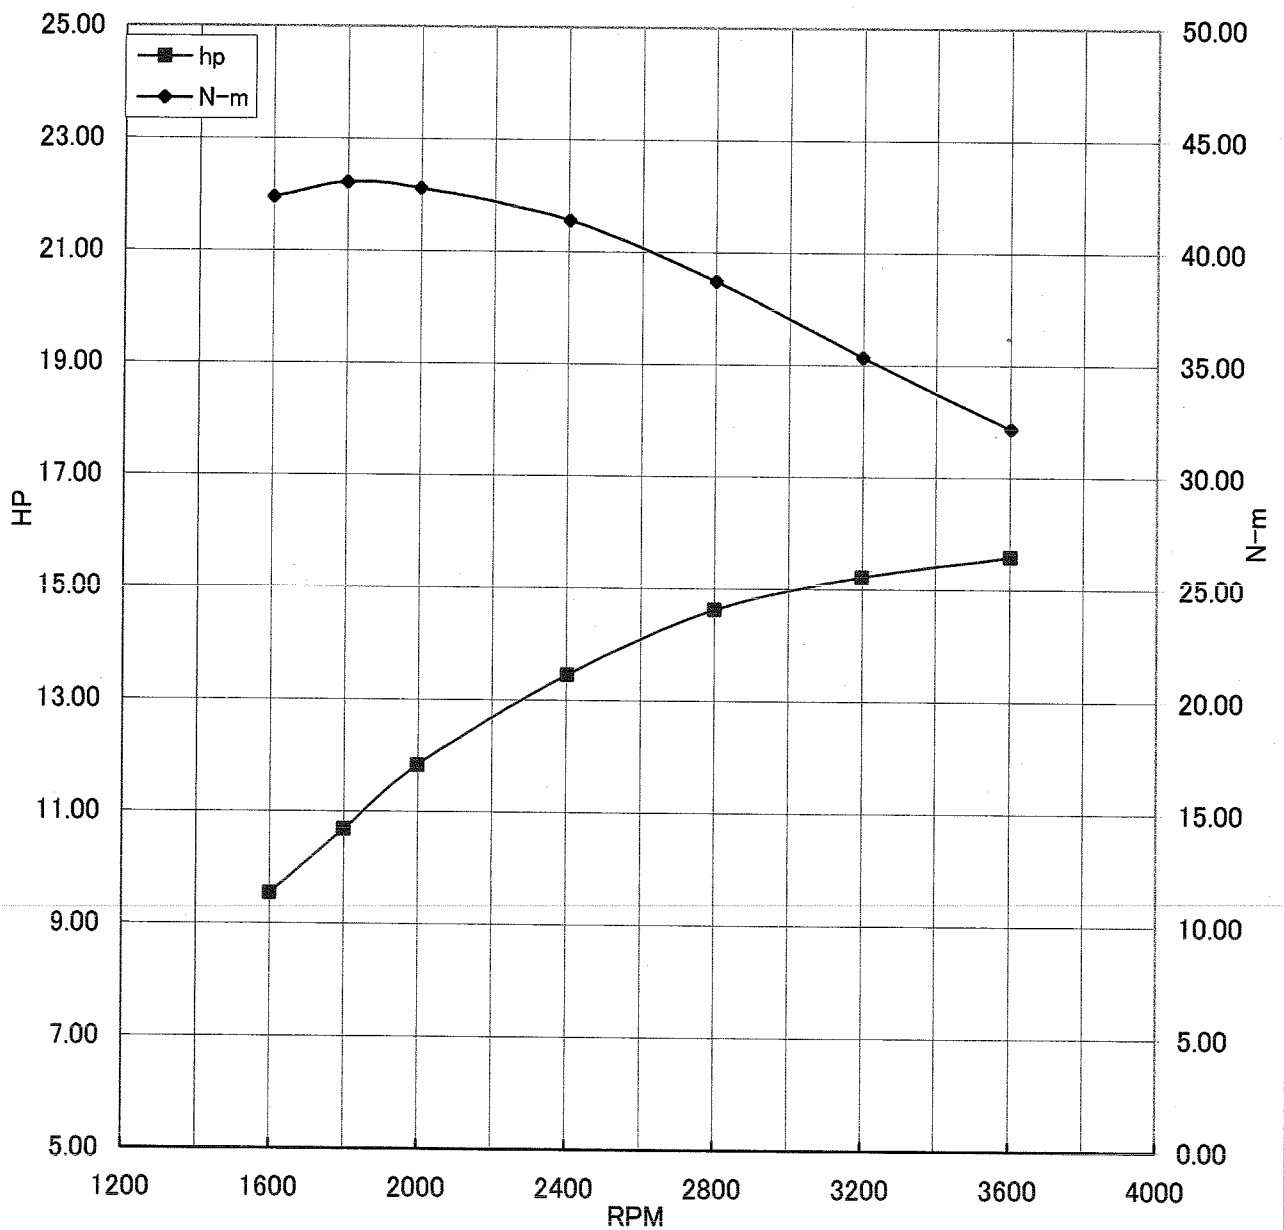

Kawasaki General Purpose Engine Gross Power Data According to SAE J1995

WOT ENGINE POWER PLOT

Kawasaki General purpose engine

Engine model/version : FS541V/BS00
Engine serial number : A04059
Test/run number : 281